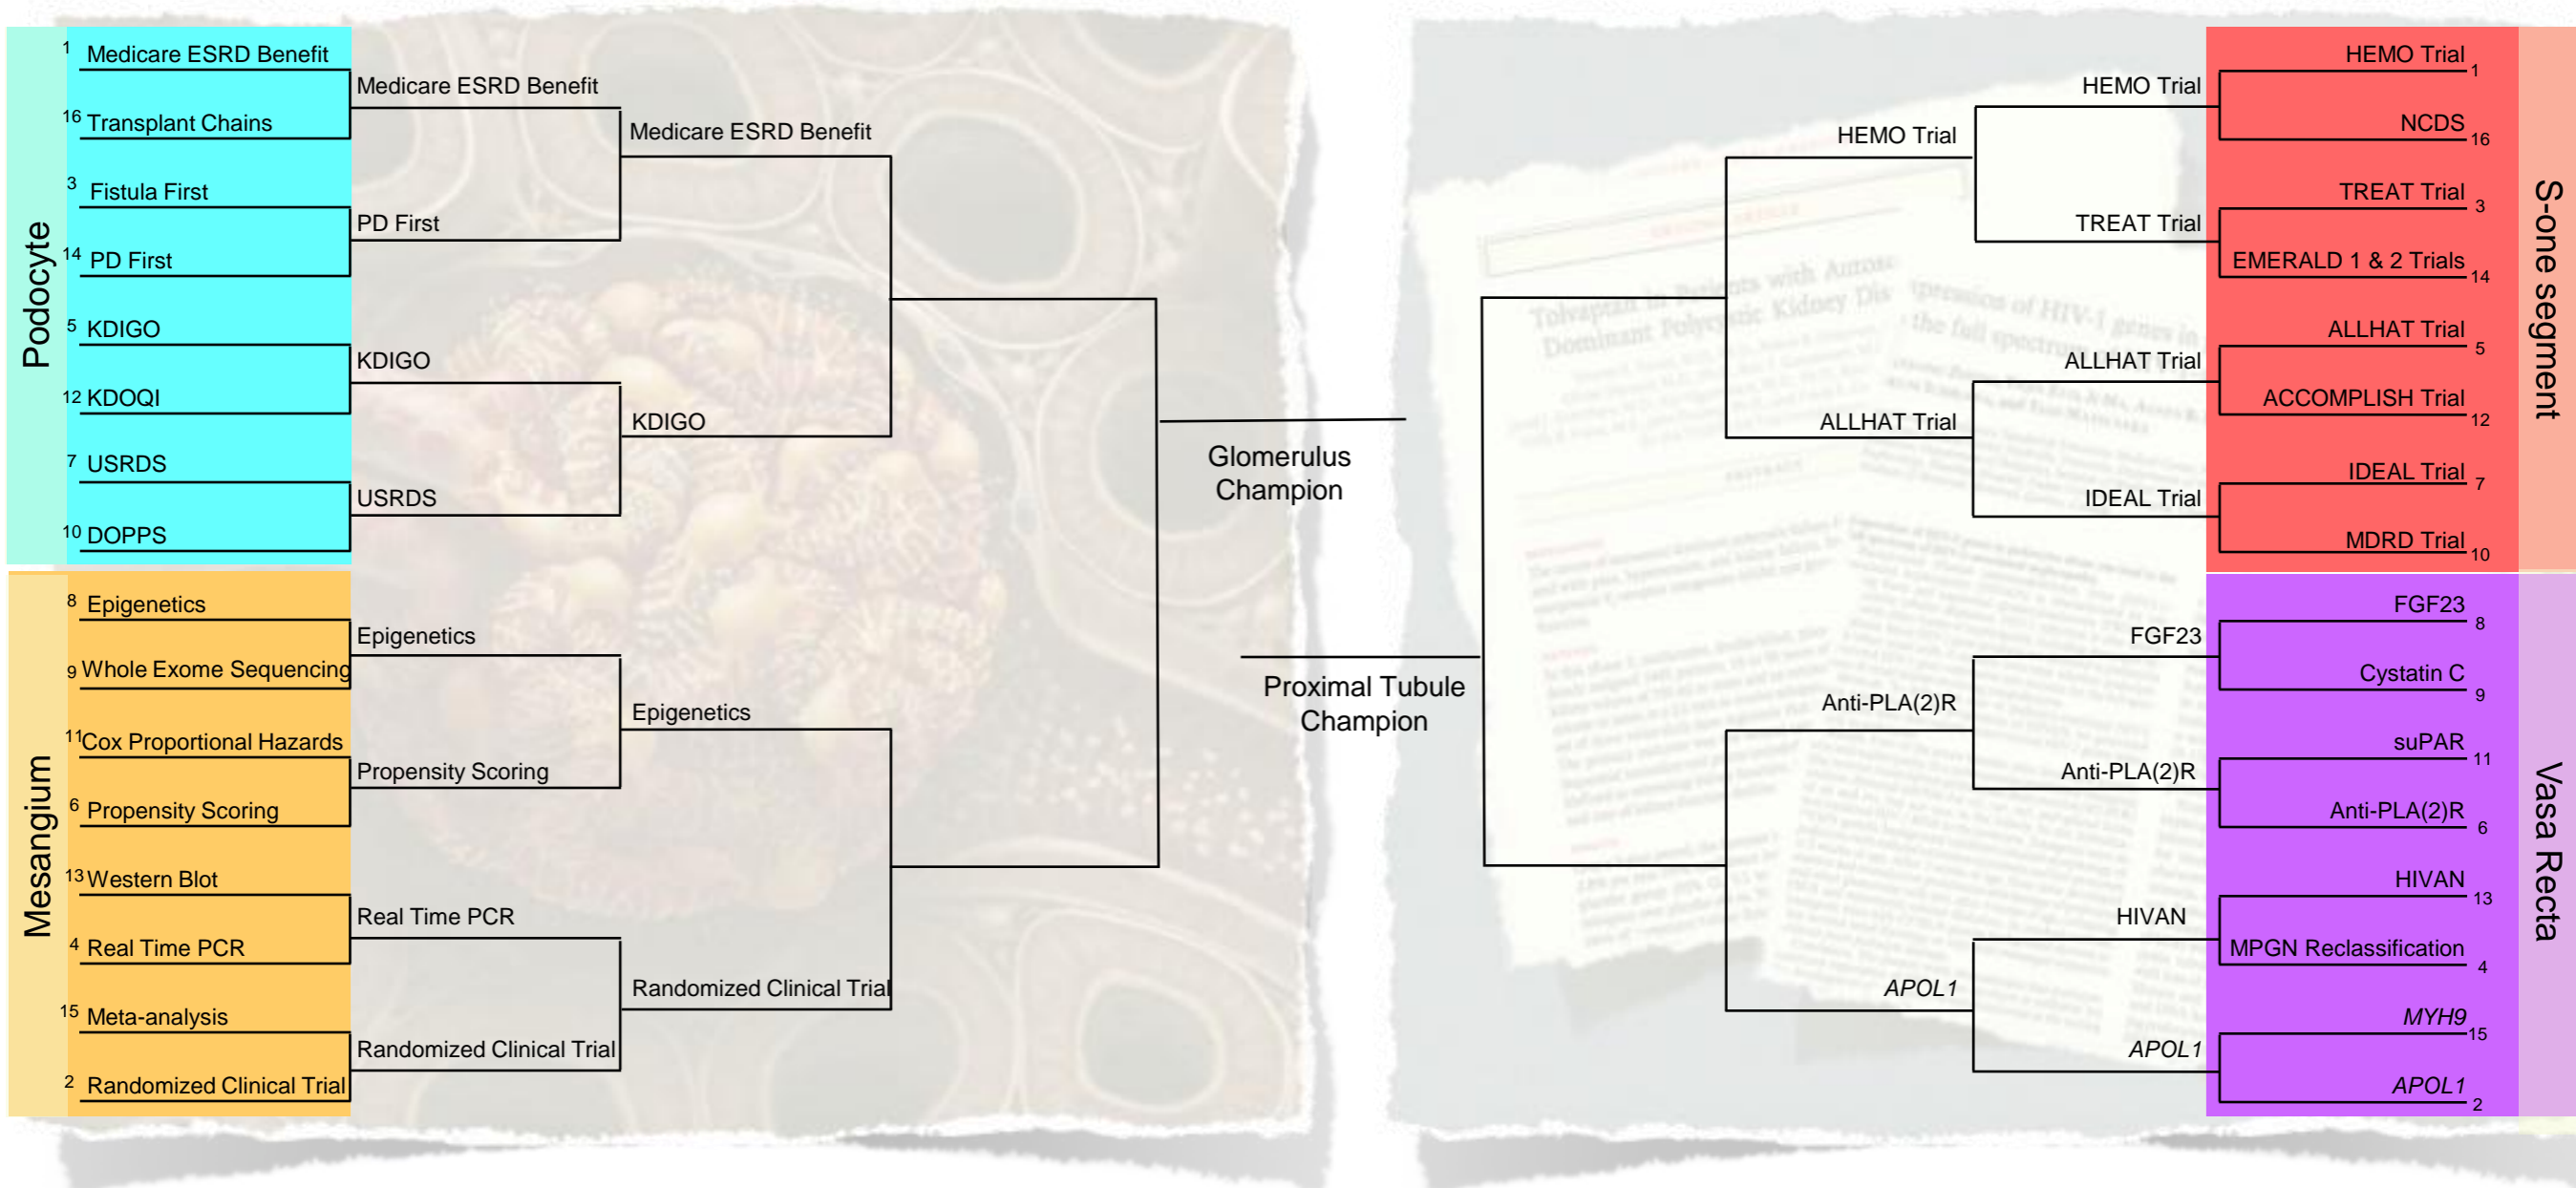

Glomerulus

Proximal Tubule

Glomerulus drawing by Jim Stanis of jimstanis.com

Loop of Henle

Collecting Tubule

#NephMadness